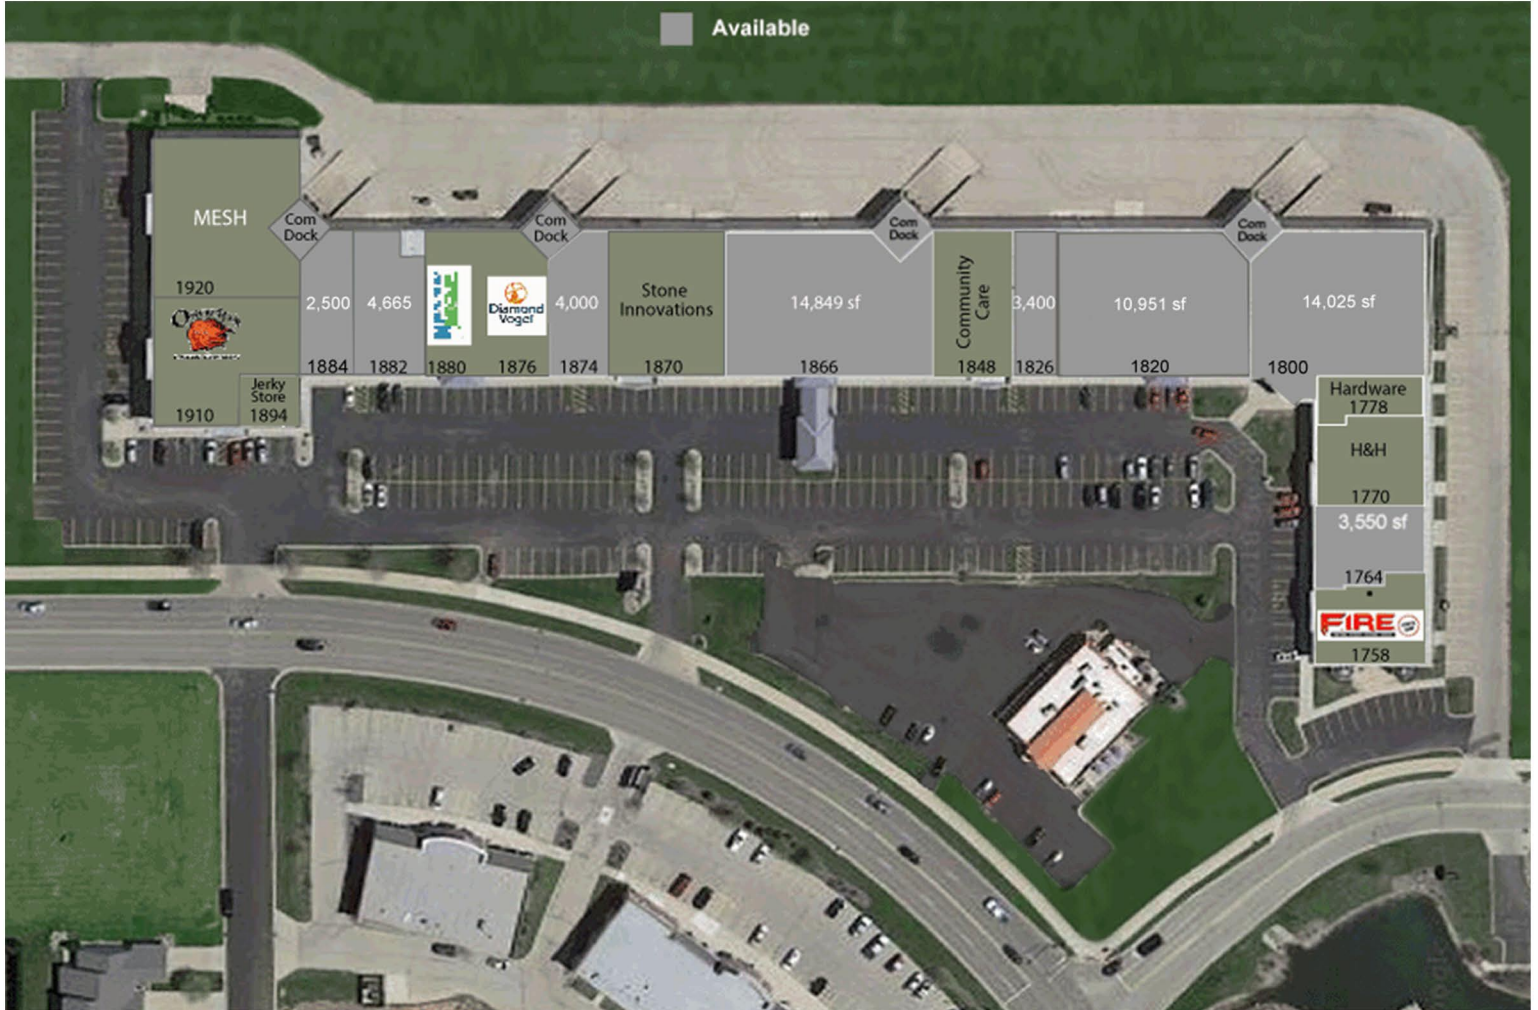

Trasino Centre

1758-1920 N Casaloma Dr. Appleton, WI 54913

Trasino Centre
1758-1920 N. Casaloma Dr. Appleton, WI 54913